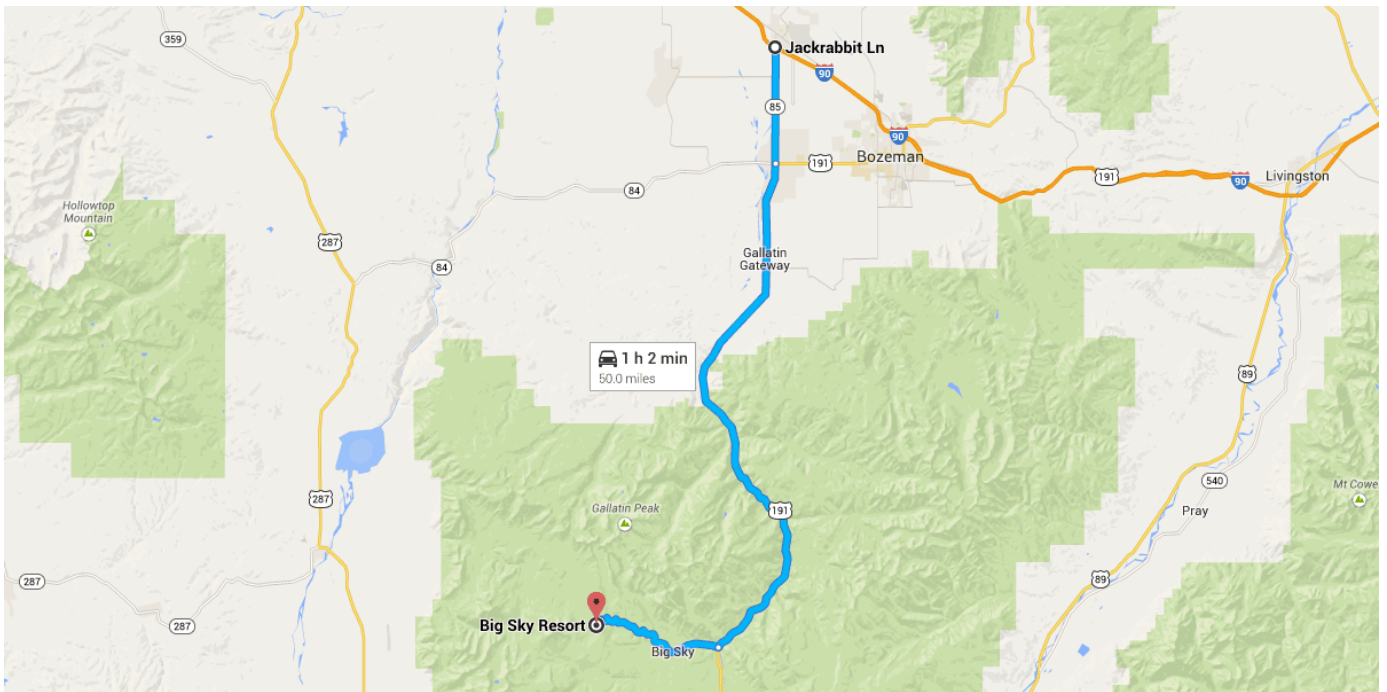

### Directions from Belgrade Montana (Bozeman Airport) to Big Sky Resort

#### ○ Belgrade Montana

-  1. Head south on MT-85 S/Jackrabbit Ln 6.7 mi
-  2. Continue onto US-191 S/Gallatin Rd 33.9 mi
-  3. Turn right onto Lone Mountain Trail 8.7 mi
-  4. Turn left onto Big Sky Resort Rd 0.1 mi
-  5. Turn right to stay on Big Sky Resort Rd 0.5 mi  
 Destination will be on the right

#### ◎ Big Sky Resort

50 Big Sky Resort Road, Big Sky, MT 59716, United States

These directions are for planning purposes only. You may find that construction projects, traffic, weather, or other events may cause conditions to differ from the map results, and you should plan your route accordingly. You must obey all signs or notices regarding your route.

### ○ West Yellowstone MT

1. Head north on US-191 N/US-287 N/Gallatin Rd toward S Forest Service Loop/S Lodgepole Dr

- Continue to follow US-191 N/Gallatin Rd
- Passing through Wyoming
- Entering Montana