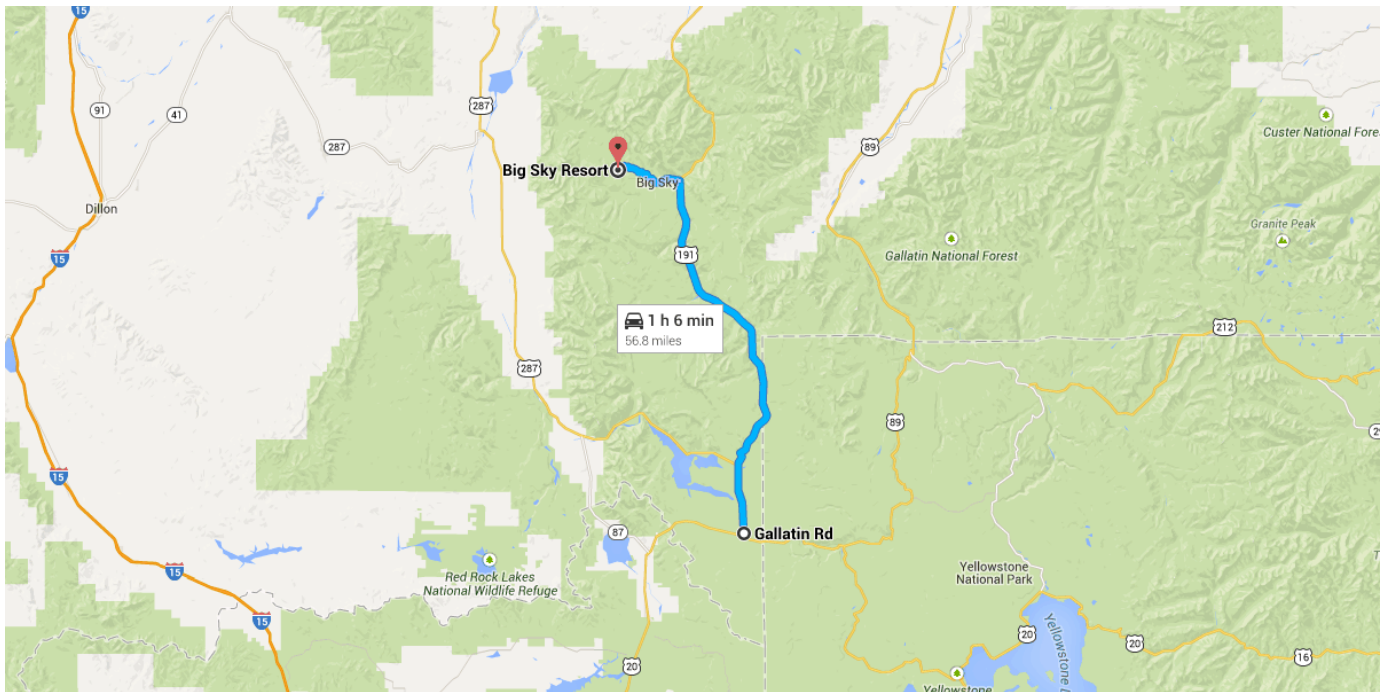

### Directions from Belgrade Montana (Bozeman Airport) to Big Sky Resort

#### ○ Belgrade Montana

-  1. Head south on MT-85 S/Jackrabbit Ln 6.7 mi
-  2. Continue onto US-191 S/Gallatin Rd 33.9 mi
-  3. Turn right onto Lone Mountain Trail 8.7 mi
-  4. Turn left onto Big Sky Resort Rd 0.1 mi
-  5. Turn right to stay on Big Sky Resort Rd 0.5 mi  
 Destination will be on the right

#### ◎ Big Sky Resort

50 Big Sky Resort Road, Big Sky, MT 59716, United States

These directions are for planning purposes only. You may find that construction projects, traffic, weather, or other events may cause conditions to differ from the map results, and you should plan your route accordingly. You must obey all signs or notices regarding your route.

### ○ West Yellowstone MT

1. Head north on US-191 N/US-287 N/Gallatin Rd toward S Forest Service Loop/S Lodgepole Dr

- Continue to follow US-191 N/Gallatin Rd
- Passing through Wyoming
- Entering Montana